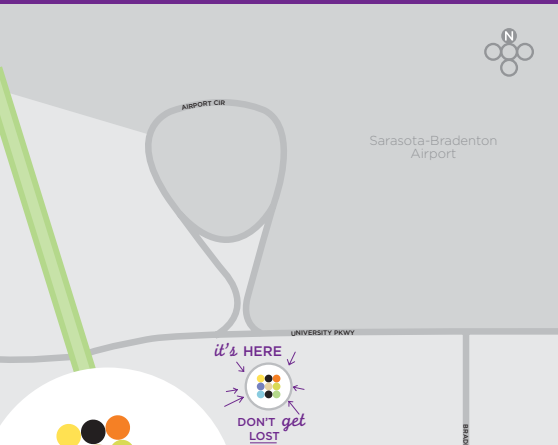

**HYATT PLACE SARASOTA/
BRADENTON AIRPORT**

950 University Parkway
Sarasota, FL 34234, USA
P 941 554 5800
F 941 952 5679
hyattplacesarasotabradenton.com

TRANSPORTATION

- From 0.3 miles from SRQ airport:
  5 min by car
- From 0.3 miles from US 41, 6 miles from I-75
- From 4 miles from downtown Sarasota