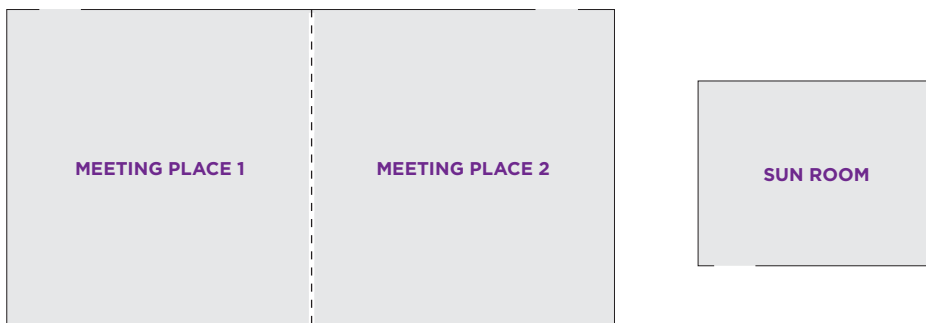

ROOMY ROOMS

- 114 guestrooms
- Hyatt Grand Bed®
- Swiveling 42" flat screen HDTV
- Hyatt Plug Panel™ (in select guestrooms)
- Cozy Corner is the perfect place to sit back and relax (sofa sleeper in all guestrooms)
- Mini-fridge and single-serve coffeemaker
- KenetMD™ luxury skin and hair care amenities
- Separate workspace
- In-room safe (in select rooms) and safe deposit boxes available in the back office

NOW OVER 200 *hotel locations* AND COUNTING, SO YOU'LL NEVER HAVE
TO SETTLE FOR ANY PLACE LESS THAN HYATT PLACE

THE *perfect* MEETING NEEDS THE *perfect* PLACE

ROOM DIMENSIONS & CAPACITIES

ROOM NAME	ROOM DIMENSIONS L X W X H / METERS	SQUARE FEET METERS	 BANQUET	 THEATER	 CLASSROOM	 CONFERENCE	 U-SHAPE
MEETING PLACE 1 & 2	32' X 24' X 11' 9.8M X 7.3M X 3.4M	900 274.3	50	80	60	36	30
MEETING PLACE 1	17' X 24' X 11' 5.2M X 7.3M X 3.4M	450 137.2	24	40	30	24	18
MEETING PLACE 2	17' X 24' X 11' 5.2M X 7.3M X 3.4M	450 137.2	24	40	30	24	18